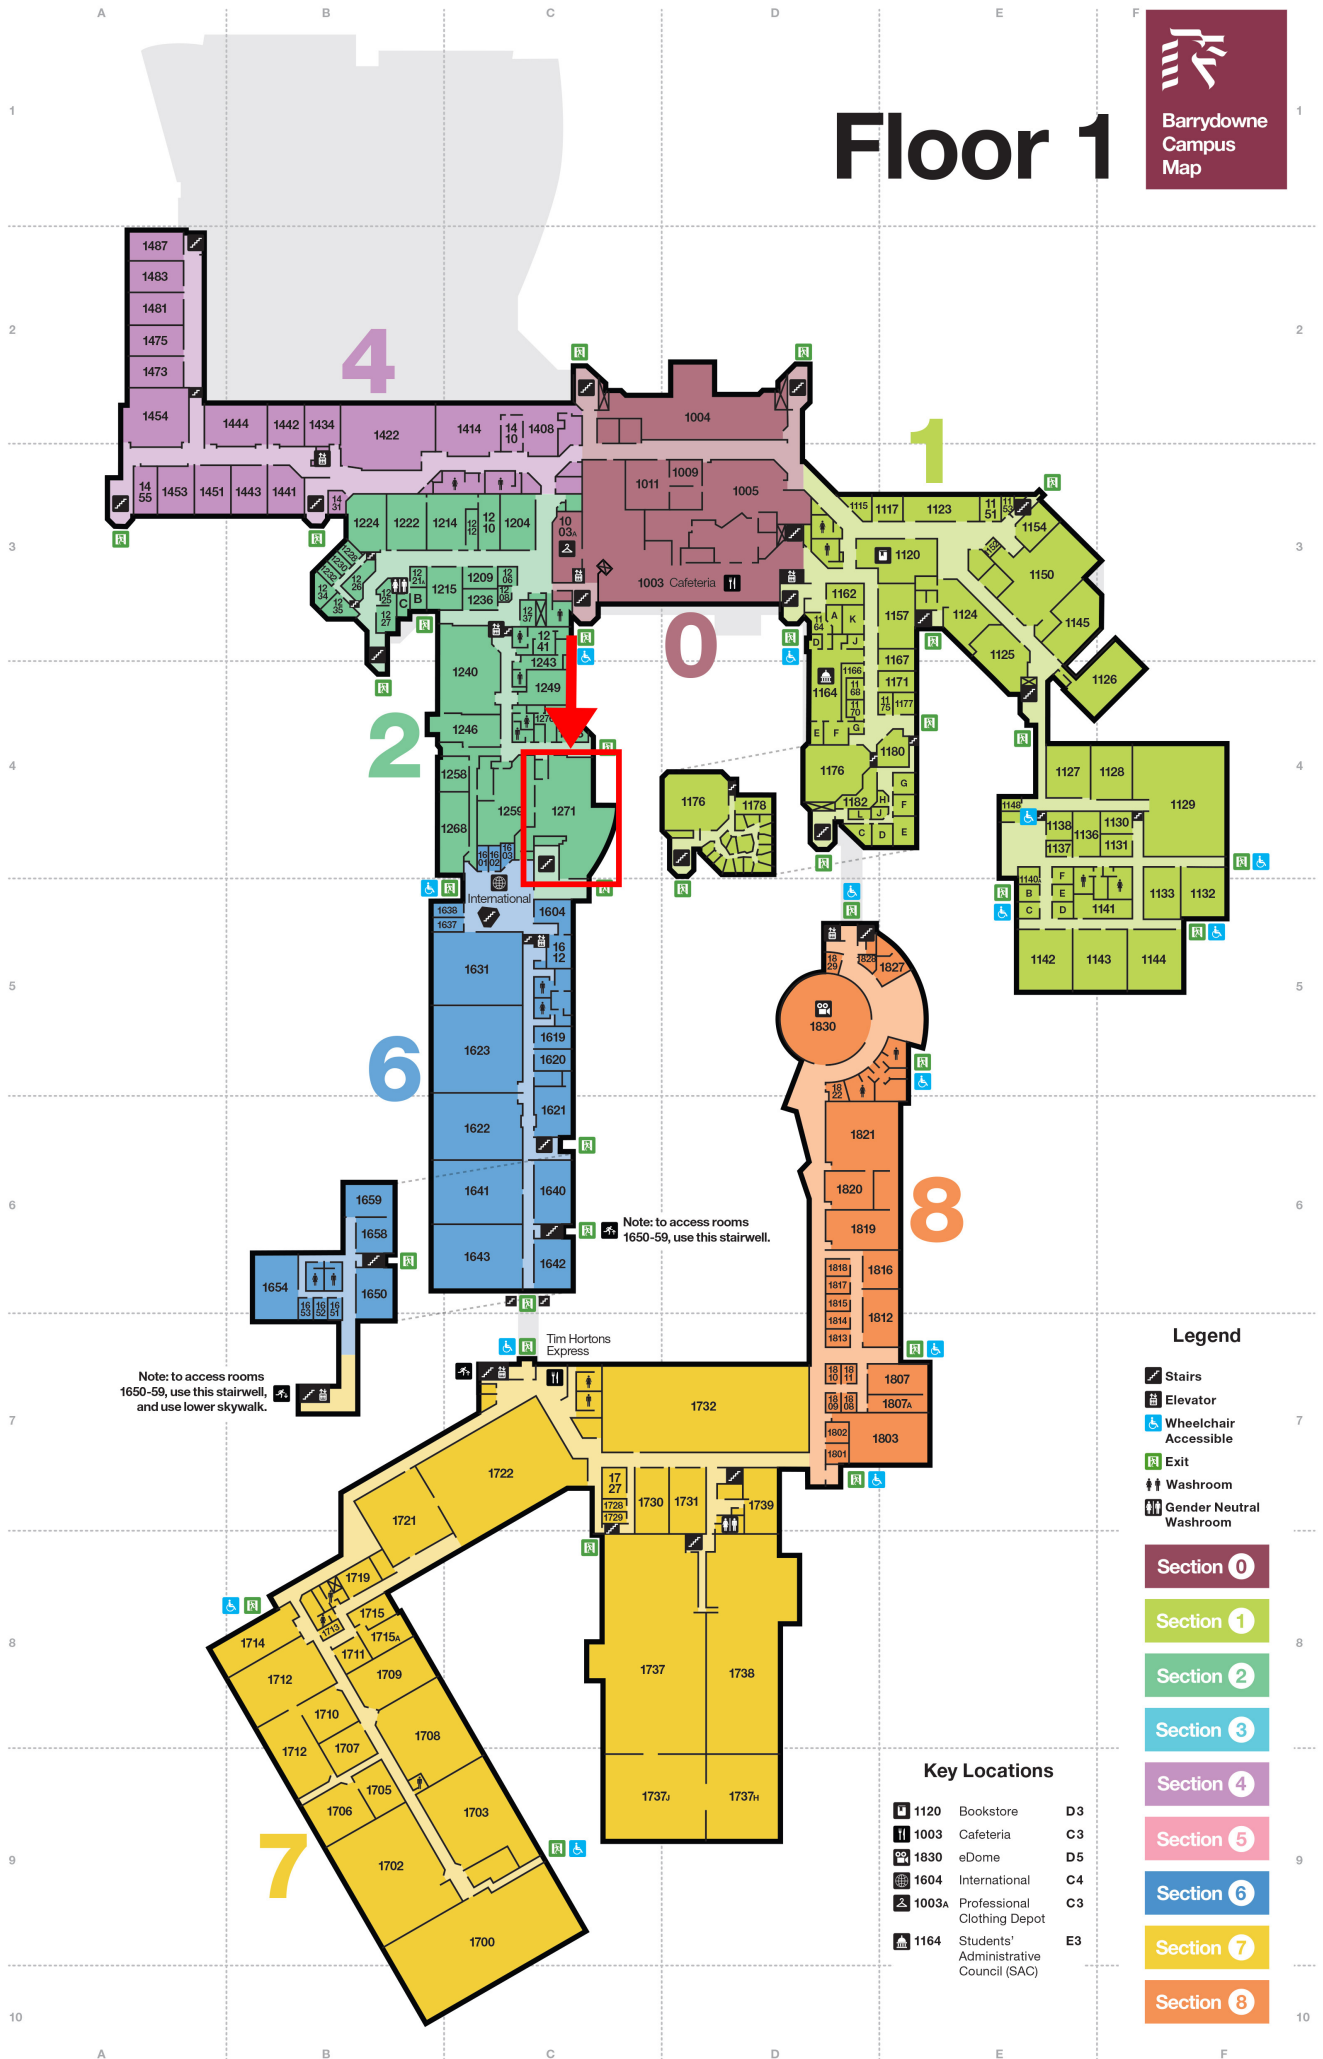

Floor 1

Legend

- Stairs
- Elevator
- Wheelchair Accessible
- Exit
- Washroom
- Gender Neutral Washroom

- **Section 0**
- **Section 1**
- **Section 2**
- **Section 3**
- **Section 4**
- **Section 5**
- **Section 6**
- **Section 7**
- **Section 8**

Key Locations

- 1120 Bookstore D3
- 1003 Cafeteria C3
- 1830 eDome D5
- 1604 International C4
- 1003a Professional Clothing Depot C3
- 1164 Students' Administrative Council (SAC) E3